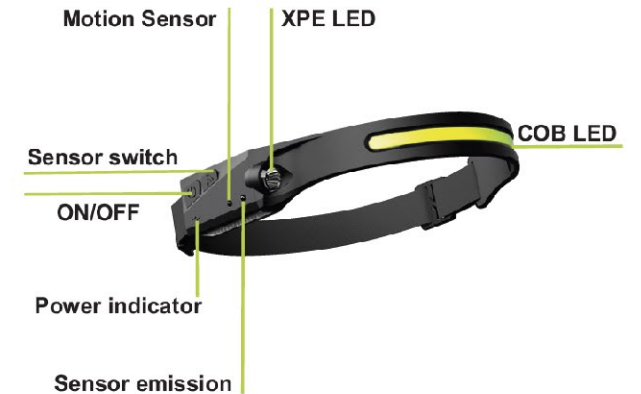

Cool Stuff!

HIGH INTENSITY HEADLAMP

- 230 degree wide angle light distribution
- Front focused, intense LED light
- 350 lumen output
- Water resistant IPX4
- USB rechargeable
- Hand motion sensor On/Off