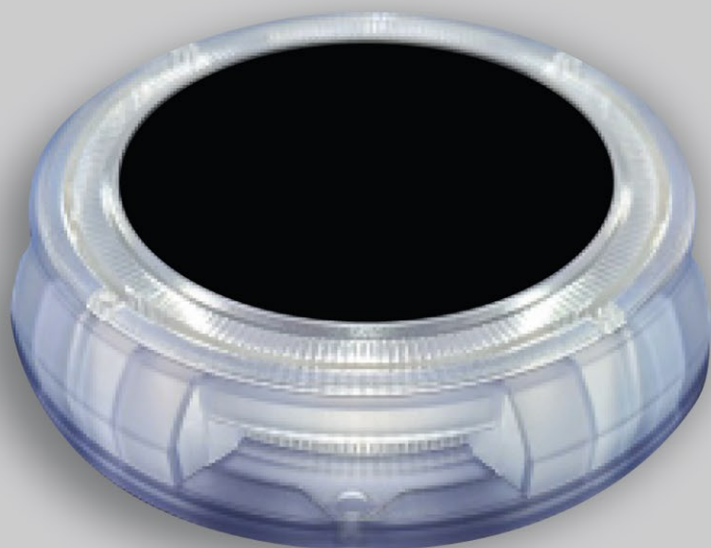

SOLAR RECHARGEABLE DOCK AND DECK LIGHT

Green

Cool white

Blue

Warm white

FEATURES:

- Dimensions: 3/4 inch / 4-1/2 inches
- Automatic On/Off
Marche et arrêt automatique
- Highly Durable UV Protection
- No Wiring Required
- Waterproof
Étanche

Charging Time	6-8 Hours
Run Time	2-3 Nights
Warranty	12 Months

- Marine Dock Lights
Feux de quai marins
- Landscape and Ambience Lighting
Terrasse et Terrasse

- Driveways, Pathways, or Sidewalks
- Deck and Patio
- Gardens
Jardins