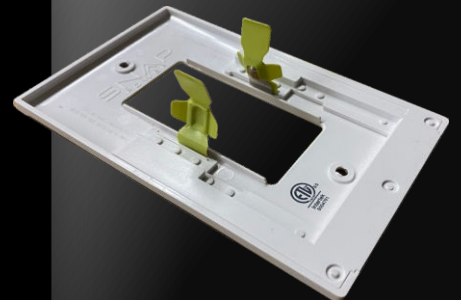

Available outlet styles

Duplex

Decor

GFCI

lumalex.ca

coolstuffcanada.com
250.490.9009