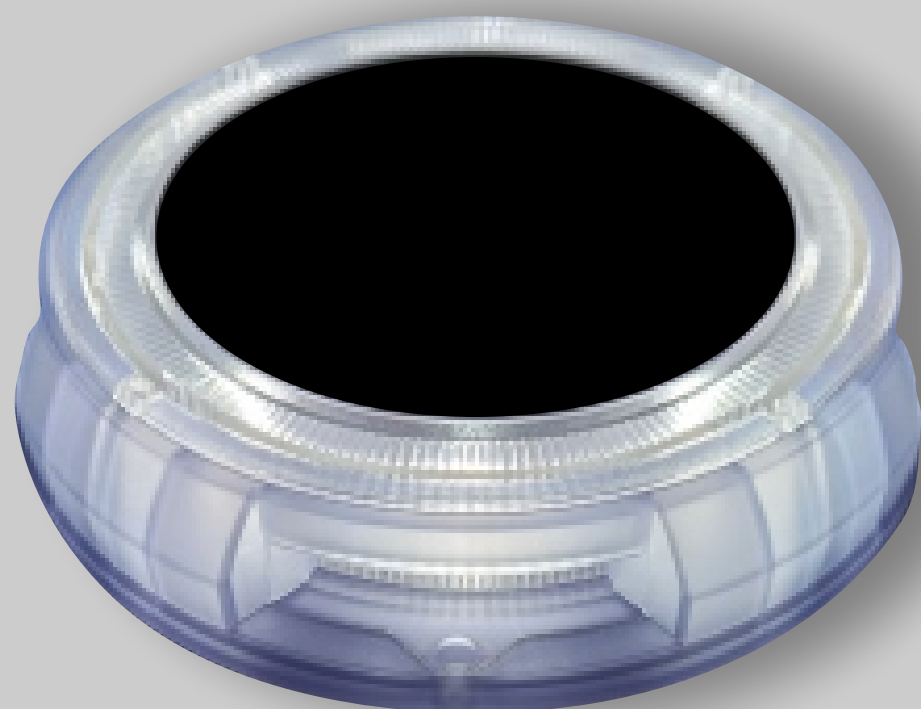

Cool
Stuff!

SOLAR RECHARGEABLE DOCK AND DECK LIGHT

Green

Cool white

Blue

Warm white

FEATURES:

- Dimensions: 3/4 inch / 4-1/2 inches
- Automatic On/Off
Marche et arrêt automatique
- Highly Durable UV Protection
- No Wiring Required
- Waterproof
Étanche

• Marine Dock Lights
Feux de quai marins

• Landscape and Ambience Lighting
Terrasse et Terrasse

• Driveways, Pathways, or Sidewalks

• Deck and Patio

• Gardens
Jardins

Charging Time	6-8 Hours
Run Time	2-3 Nights
Warranty	12 Months